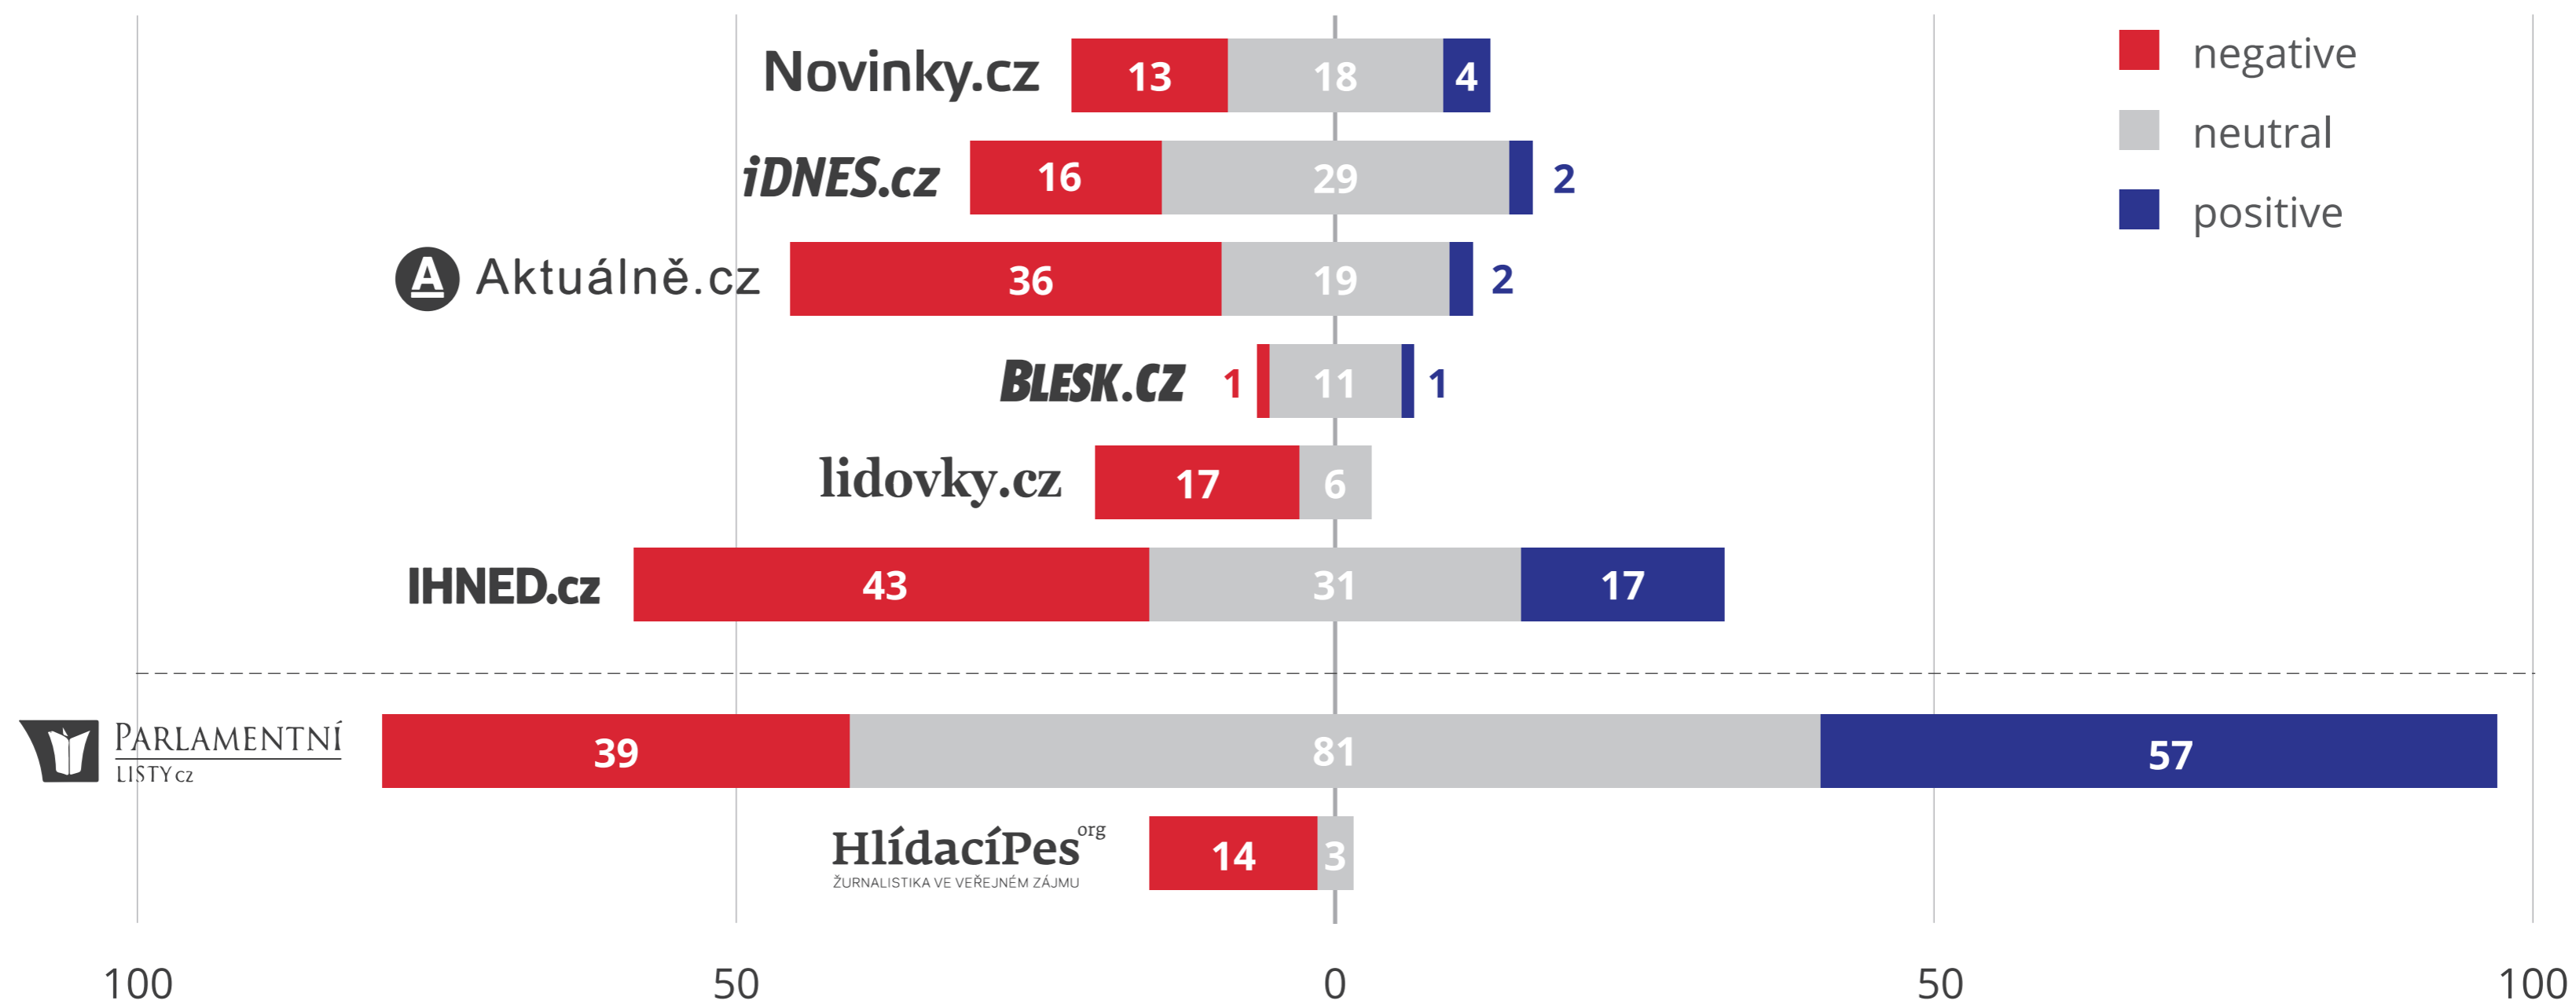

IMAGE OF CHINA ON CZECH NEWS SERVERS

The analysis focused on most popular news servers. News servers www.parlamentnilisty.cz and www.hlidacipes.org were added to the data set as a control sample due to their strongly articulated opinion on China.