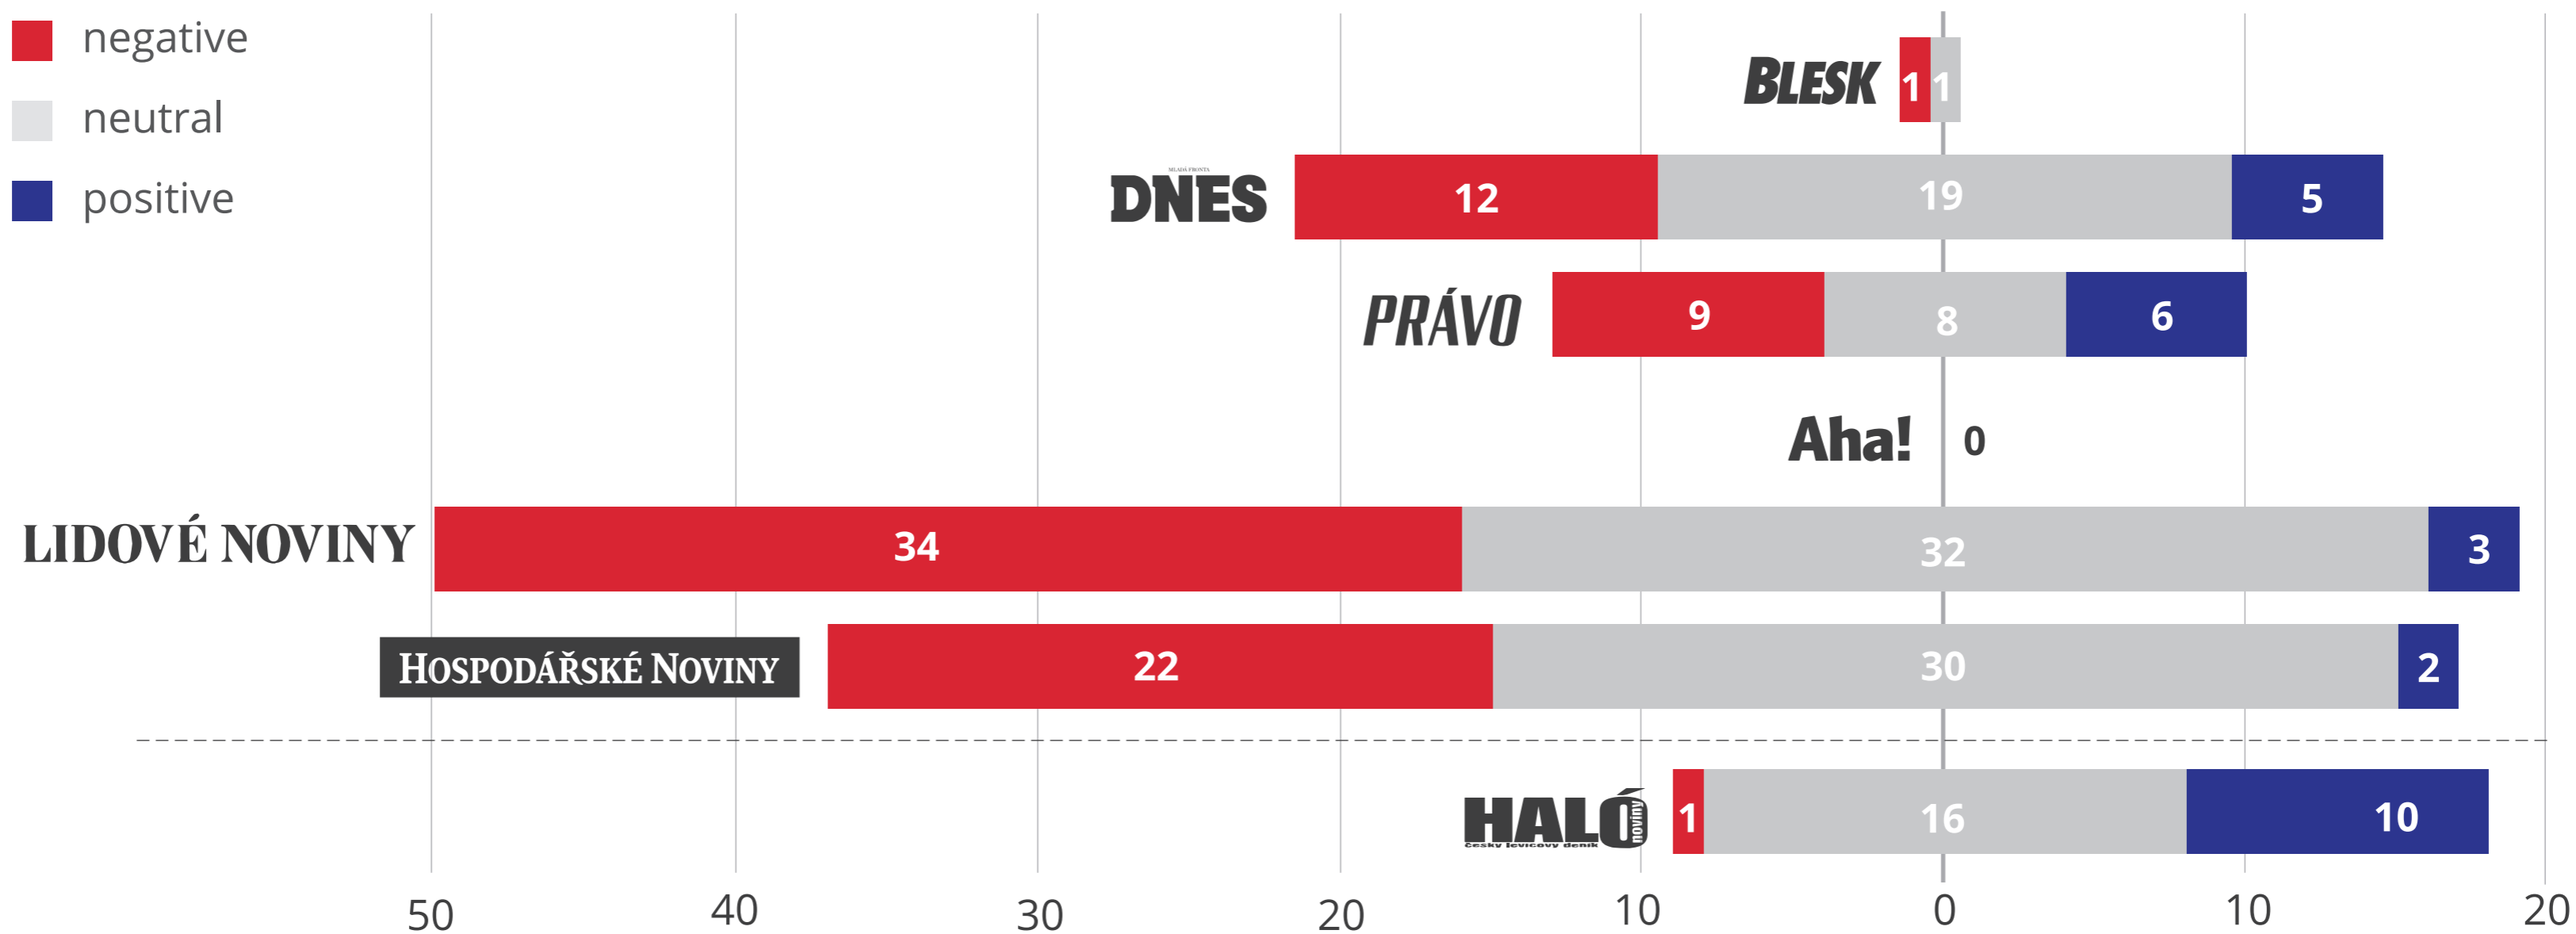

IMAGE OF CHINA IN CZECH NEWSPAPERS WITH NATIONWIDE CIRCULATION

- negative
- neutral
- positive

The analysis covered six most read newspapers with nationwide circulation. Haló noviny do not meet this criteria, yet they were added to the data set as a control sample due to its strongly articulated leftist orientation.